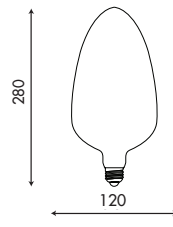

SIZE:

NEW!

4W LED E27 FILAMENT BULB

4W LED, C120, Gold & Grey, AC100-240VAC, Spiral Filament, **WARM WHITE ($\pm 2800\text{K}$) - DIMMABLE**

OL-C120-4W-D-GD / OL-C120-4W-D-GY

SIZE:

NEW!

4W LED E27 FILAMENT BULB