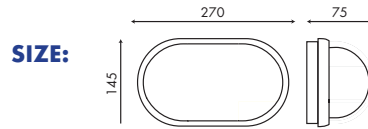

OL-WHO-12W

20W LED ELLIPTICAL BULKHEAD FITTING

ABS Body, HIPS Diffuser, 20W LED (112.5lm per watt), AC85-265VAC, Cool White ($\pm 6500\text{K}$), 120° Beam angle, IP54, **WHITE FITTING**

OL-WHO-20W

12W LED ROUND BULKHEAD FITTING 