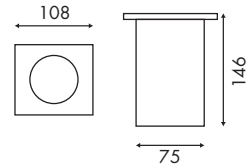

SQUARE GROUND FITTING

Square, Die Cast Aluminium + Stainless Steel, Clear Glass Diffuser, AC100-240VAC, **1 x GU10** (Max 35W), IP67, **Lamp not included, SILVER FITTING**

BL36503

SIZE:

***Use Flat Lens GU10 Lamp Only**