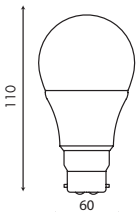

5W LED E27 LIGHT BULB

5W LED (80lm per Watt), AC100-240VAC, 230°
Beam angle, **COOL WHITE ($\pm 6000\text{K}$) &**
WARM WHITE ($\pm 2800\text{K}$) - NON DIMMABLE

LED2E27-5W-CW / LED2E27-5W-WW

SIZE:

9W LED E27 LIGHT BULB

9W LED (80lm per Watt), AC100-240VAC, 230°
Beam angle, **COOL WHITE ($\pm 6000\text{K}$) &**
WARM WHITE ($\pm 2800\text{K}$) - NON DIMMABLE

LED2E27-9W-CW / LED2E27-9W-WW

SIZE:

5W LED B22 LIGHT BULB

5W LED (80lm per Watt), AC100-240VAC, 230°
Beam angle, **COOL WHITE ($\pm 6000\text{K}$) &**
WARM WHITE ($\pm 2800\text{K}$) - NON DIMMABLE

LED3B22-5W-CW / LED3B22-5W-WW

SIZE:

9W LED B22 LIGHT BULB

9W LED (80lm per Watt), AC100-240VAC, 230°
Beam angle, **COOL WHITE ($\pm 6000\text{K}$) &**
WARM WHITE ($\pm 2800\text{K}$) - NON DIMMABLE

LED3B22-9W-CW / LED3B22-9W-WW

SIZE: