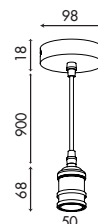

900mm Cable (2 x 0.75m²), E27 (100W Max),
250VAC, **GUN METAL ALUMINIUM**

OL-PEND-DN

SIZE:

GOLD COPPER PENDANT LAMP HOLDER

900mm Cable (2 x 0.75m²), E27 (100W Max),
250VAC, **GOLD COPPER ALUMINIUM**

OL-PEND-GC

SIZE:

ROSE GOLD PENDANT LAMP HOLDER

900mm Cable (2 x 0.75m²), E27 (100W Max),
250VAC, **ROSE GOLD ALUMINIUM**

OL-PEND-RG

SIZE:

FLAT BLACK PENDANT LAMP HOLDER

900mm Twisted Cable (2 x 0.75m²), E27 (100W Max), 250VAC, **BLACK ALUMINIUM**

OL-PEND-BK-TF

SIZE:

FLAT GUN METAL PENDANT LAMP HOLDER

900mm Twisted Cable (2 x 0.75m²), E27 (100W Max), 250VAC, **GUN METAL ALUMINIUM**

OL-PEND-DN-TF

SIZE:

FLAT GOLD COPPER PENDANT LAMP HOLDER

900mm Twisted Cable (2 x 0.75m²), E27 (100W Max), 250VAC, **GOLD COPPER ALUMINIUM**