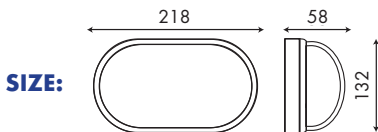

ELLIPTICAL BULKHEAD FITTING

Die Cast Aluminium, UV Stabilized Opal PC Diffuser, 1 x E27 (CFL Max 15W), IP54, **Lamps not included, BLACK FITTINGS**

BL101S

BL104S

HALF ROUND RECTANGULAR BULKHEAD FITTING

Die Cast Aluminium, UV Stabilized Opal PC Diffuser, 1 x E27 (CFL Max 15W), IP54, **Lamps not included, BLACK & GREY FITTINGS**