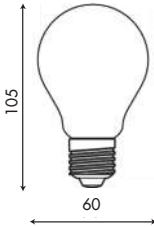

4W LED E27 FILAMENT BULB

4W LED, A60, Transparent & Grey,
AC100-240VAC, Spiral Filament, **WARM WHITE**
(±2800K) - **DIMMABLE**

OL-A60-4W-D-T / OL-A60-4W-D-GY

SIZE:

8W LED E27 FILAMENT BULB

8W LED, A60, Transparent & Grey,
AC100-240VAC, Straight Filament, **WARM WHITE**
(±2800K) - **DIMMABLE**

OL-A60-8W-D-T / OL-A60-8W-D-GY

SIZE:

8W LED E27 FILAMENT BULB

8W LED, ST64, Transparent, Gold & Grey,
AC100-240VAC, Straight Filament, **WARM WHITE**
(±2800K) - **DIMMABLE**

**OL-ST64-8W-D-T / OL-ST64-8W-D-GD/
OL-ST64-8W-D-GY**

SIZE:

5W LED E27 FILAMENT BULB

5W LED, G80, Transparent, Gold & Grey,
AC100-240VAC, Spiral Filament, **WARM WHITE**
(±2800K) - **DIMMABLE**

**OL-G80-5W-D-T / OL-G80-5W-D-GD/
OL-G80-5W-D-GY**

SIZE: