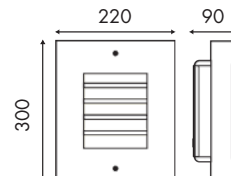

10W SQUARE HALO LED WALL FITTING

Die Cast Aluminium, Clear Glass Diffuser, AC220-240VAC, 10W LED (80lm per watt), Warm White ($\pm 3000\text{K}$), IP54, **BLACK FITTING**

SIZE:

WALL FITTING

Stainless Steel + Plastic, UV Stabilized Opal PC Diffuser, 1 x E27 (CFL Max 20W), IP54, **Lamp not included, BLACK FITTING**

SIZE:

WALL FITTING

Stainless Steel + Plastic, UV Stabilized Opal PC Diffuser, 1 x E27 (CFL Max 20W), IP54, **Lamp not included, BLACK FITTING**

SIZE:

WALL FITTING

Stainless Steel + Plastic, UV Stabilized Opal PC Diffuser, 1 x E27 (CFL Max 20W), IP54, **Lamp not included, BLACK FITTING**

SIZE: