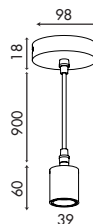

OL-PEND-BK-TF

SIZE:

FLAT GUN METAL PENDANT LAMP HOLDER

900mm Twisted Cable (2 x 0.75m²), E27 (100W Max), 250VAC, **GUN METAL ALUMINIUM**

OL-PEND-DN-TF

SIZE:

FLAT GOLD COPPER PENDANT LAMP HOLDER

900mm Twisted Cable (2 x 0.75m²), E27 (100W Max), 250VAC, **GOLD COPPER ALUMINIUM**

OL-PEND-GC-TF

SIZE:

FLAT ROSE GOLD PENDANT LAMP HOLDER

900mm Twisted Cable (2 x 0.75m²), E27 (100W Max), 250VAC, **ROSE GOLD ALUMINIUM**

OL-PEND-RG-TF

SIZE:

NEW!

ROUND 3 PIECE PENDANT LAMP HOLDER