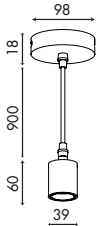

900mm Cable (2 x 0.75m²), E27 (100W Max),
250VAC, **GUN METAL ALUMINIUM**

OL-PEND-DN

SIZE:

GOLD COPPER PENDANT LAMP HOLDER

900mm Cable (2 x 0.75m²), E27 (100W Max),
250VAC, **GOLD COPPER ALUMINIUM**

OL-PEND-GC

SIZE:

ROSE GOLD PENDANT LAMP HOLDER

900mm Cable (2 x 0.75m²), E27 (100W Max),
250VAC, **ROSE GOLD ALUMINIUM**

OL-PEND-RG

SIZE:

FLAT BLACK PENDANT LAMP HOLDER

900mm Twisted Cable (2 x 0.75m²), E27 (100W Max), 250VAC, **BLACK ALUMINIUM**

OL-PEND-BK-TF

SIZE:

FLAT GUN METAL PENDANT LAMP HOLDER

900mm Twisted Cable (2 x 0.75m²), E27 (100W Max), 250VAC, **GUN METAL ALUMINIUM**

OL-PEND-DN-TF

SIZE:

FLAT GOLD COPPER PENDANT LAMP HOLDER

900mm Twisted Cable (2 x 0.75m²), E27 (100W Max), 250VAC, **GOLD COPPER ALUMINIUM**