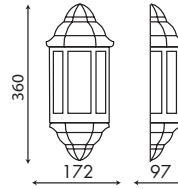

BL012 / GR012

LANTERN WALL FITTING

Die Cast Aluminium, UV Stabilized Opal PC Diffuser, **1 x E27** (Max 20W), IP33, **Lamps not included, BLACK FITTING**

BL011

SIZE:

LANTERN WALL FITTING

Die Cast Aluminium, Clear Glass Diffuser, **1 x E27** (Max 20W), IP33, **Lamps not included, BLACK & WHITE FITTINGS**

BL9012 / WH9012

SIZE:

LANTERN WALL FITTING

Die Cast Aluminium, Clear Glass Diffuser, **1 x E27** (Max 20W), IP33, **Lamps not included, BLACK FITTING**

BL9013

SIZE:

LANTERN FITTING

Die Cast Aluminium, Clear Glass Diffuser, **1 x E27** (Max 20W), IP33, **Lamps not included, BLACK FITTING**

BL4015

SIZE:

LANTERN FITTING

Die Cast Aluminium, Clear Glass Diffuser, 1 x E27
(Max 20W), IP33, **Lamps not included,**
BLACK & WHITE FITTINGS

BLO02S / WH002S

SIZE:

LANTERN FITTING

Die Cast Aluminium, Clear Glass Diffuser, 1 x E27
(Max 20W), IP33, **Lamps not included,**
BLACK FITTING