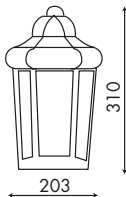

BL9012 / WH9012

SIZE:

LANTERN WALL FITTING

Die Cast Aluminium, Clear Glass Diffuser, **1 x E27** (Max 20W), IP33, **Lamps not included, BLACK FITTING**

BL9013

SIZE:

LANTERN FITTING

Die Cast Aluminium, Clear Glass Diffuser, **1 x E27** (Max 20W), IP33, **Lamps not included, BLACK FITTING**

BL4015

SIZE:

LANTERN FITTING

Die Cast Aluminium, Clear Glass Diffuser, 1 x E27
(Max 20W), IP33, **Lamps not included,**
BLACK & WHITE FITTINGS

BLO02S / WH002S

SIZE:

LANTERN FITTING

Die Cast Aluminium, Clear Glass Diffuser, 1 x E27
(Max 20W), IP33, **Lamps not included,**
BLACK FITTING