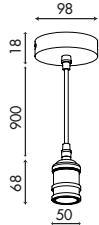

GU10DIM-6W-CW / GU10DIM-6W-WW

SIZE:

*Pendant
Lamp
Holder*

BLACK PENDANT LAMP HOLDER

900mm Cable (2 x 0.75m²), E27 (100W Max),
250VAC, **BLACK ALUMINIUM**

OL-PEND-BK

SIZE:

GUN METAL PENDANT LAMP HOLDER

900mm Cable (2 x 0.75m²), E27 (100W Max),
250VAC, **GUN METAL ALUMINIUM**

OL-PEND-DN

SIZE:

GOLD COPPER PENDANT LAMP HOLDER

900mm Cable (2 x 0.75m²), E27 (100W Max),
250VAC, **GOLD COPPER ALUMINIUM**

OL-PEND-GC