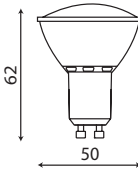

4W LED GU10 SPOTLIGHT

4W LED (80lm per Watt), AC100-240VAC, 120° Beam angle, **COOL WHITE ($\pm 6000K$), NATURAL WHITE, ($\pm 4000K$) & WARM WHITE ($\pm 2800K$) - NON DIMMABLE**

LEDGU10-4W-CW / LEDGU10-4W-NW / LEDGU10-4W-WW

SIZE:

6W LED GU10 SPOTLIGHT

6W LED (80lm per Watt), AC100-240VAC, 120° Beam angle, **COOL WHITE ($\pm 6000K$), NATURAL WHITE, ($\pm 4000K$) & WARM WHITE ($\pm 2800K$) - NON DIMMABLE**

LEDGU10-6W-CW / LEDGU10-6W-NW / LEDGU10-6W-WW

SIZE:

3 PACK 4W LED GU10 SPOTLIGHT

3 x 4W LED (80lm per Watt), AC100-240VAC, 120° Beam angle, **COOL WHITE ($\pm 6000K$) & WARM WHITE ($\pm 2800K$) - NON DIMMABLE**

LEDGU10-4W-CW-3 / LEDGU10-4W-WW-3

SIZE:

6W LED GU10 DIMMABLE SPOTLIGHT

6W LED (80lm per Watt), AC220-240VAC, 120° Beam angle, **COOL WHITE ($\pm 6000K$) & WARM WHITE ($\pm 2800K$) DIMMABLE**
To be used in conjunction with the Onesto Dimmer Range on Pg. 94

GU10DIM-6W-CW / GU10DIM-6W-WW

SIZE: