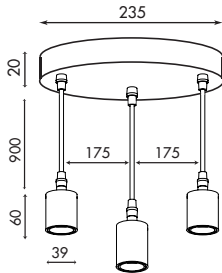

NEW!

ROUND 3 PIECE PENDANT LAMP HOLDER

3 x 900mm Cables (2 x 0.75m²), 3 x E27 (100W Max), 250VAC, **BLACK ALUMINIUM**

SIZE:

NEW!

RECTANGULAR 3 PIECE PENDANT LAMP HOLDER

3 x 900mm Cable (2 x 0.75m²), 3 x E27 (100W Max), 250VAC, **BLACK ALUMINIUM**

SIZE: