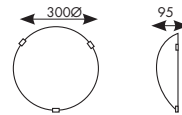

HALF MOON ALABASTER FITTING

Iron Fitting, Frosted Glass Diffuser, 1 x E27
(Max 60W), IP20, **Lamps not included**

SIZE:

FULL MOON ALABASTER FITTING

Iron Fitting, Frosted Glass Diffuser, 2 x E27
(Max 60W), IP20, **Lamps not included**

SIZE:

FULL MOON ALABASTER FITTING

Iron Fitting, Frosted Glass Diffuser, 3 x E27
(Max 60W), IP20, **Lamps not included**

SIZE: