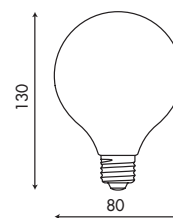

4W LED E27 FILAMENT BULB

4W LED, A60, Transparent & Grey,
AC100-240VAC, Spiral Filament, **WARM WHITE**
(±2800K) - **DIMMABLE**

OL-A60-4W-D-T / OL-A60-4W-D-GY

SIZE:

8W LED E27 FILAMENT BULB

8W LED, A60, Transparent & Grey,
AC100-240VAC, Straight Filament, **WARM WHITE**
(±2800K) - **DIMMABLE**

OL-A60-8W-D-T / OL-A60-8W-D-GY

SIZE:

8W LED E27 FILAMENT BULB

8W LED, ST64, Transparent, Gold & Grey,
AC100-240VAC, Straight Filament, **WARM WHITE**
(±2800K) - **DIMMABLE**

**OL-ST64-8W-D-T / OL-ST64-8W-D-GD/
OL-ST64-8W-D-GY**

SIZE:

5W LED E27 FILAMENT BULB

5W LED, G80, Transparent, Gold & Grey,
AC100-240VAC, Spiral Filament, **WARM WHITE**
(±2800K) - **DIMMABLE**

**OL-G80-5W-D-T / OL-G80-5W-D-GD/
OL-G80-5W-D-GY**

SIZE: