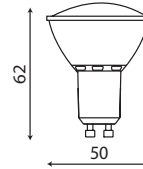

4W LED GU10 SPOTLIGHT

4W LED (80lm per Watt), AC100-240VAC, 120° Beam angle, **COOL WHITE ($\pm 6000K$), NATURAL WHITE, ($\pm 4000K$) & WARM WHITE ($\pm 2800K$) - NON DIMMABLE**

LEDGU10-4W-CW / LEDGU10-4W-NW / LEDGU10-4W-WW

SIZE:

6W LED GU10 SPOTLIGHT

6W LED (80lm per Watt), AC100-240VAC, 120° Beam angle, **COOL WHITE ($\pm 6000K$), NATURAL WHITE, ($\pm 4000K$) & WARM WHITE ($\pm 2800K$) - NON DIMMABLE**

LEDGU10-6W-CW / LEDGU10-6W-NW / LEDGU10-6W-WW

SIZE:

3 PACK 4W LED GU10 SPOTLIGHT

3 x 4W LED (80lm per Watt), AC100-240VAC, 120° Beam angle, **COOL WHITE ($\pm 6000K$) & WARM WHITE ($\pm 2800K$) - NON DIMMABLE**

LEDGU10-4W-CW-3 / LEDGU10-4W-WW-3

SIZE:

6W LED GU10 DIMMABLE SPOTLIGHT

6W LED (80lm per Watt), AC220-240VAC, 120° Beam angle, **COOL WHITE ($\pm 6000K$) & WARM WHITE ($\pm 2800K$) DIMMABLE**
To be used in conjunction with the Onesto Dimmer Range on Pg. 94

GU10DIM-6W-CW / GU10DIM-6W-WW

SIZE: