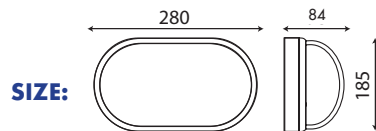

OL-BE20 / OL-GE20 / OL-WE20