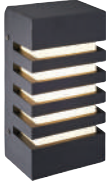

BL326

SIZE:

WALL FITTING

Die Cast Aluminium, UV Stabilized Opal PC Diffuser, 1 x E27 (CFL Max 20W), IP54, **Lamps not included, BLACK FITTING**

BL320

SIZE:

WALL FITTING

Die Cast Aluminium, UV Stabilized Opal PC Diffuser, 1 x E27 (CFL Max 20W), IP54, **Lamps not included, BLACK FITTING**