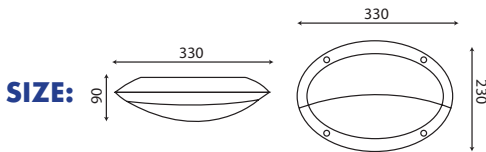

E27 OVAL HORIZONTAL EYELID BULKHEAD FITTING

OL-BOEH / OL-GOEH / OL-WOEH

E27 OVAL VERTICAL EYELID BULKHEAD FITTING

OL-BOEV / OL-GOEV / OL-WOEV

OFFSET MOUNTING BRACKET FOR ROUND & OVAL FITTINGS

OL-Bracket-B

Bracket for offset wall mounting Black