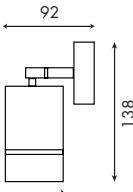

BL91073

SIZE:

GU10 ADJUSTABLE WALL FITTING

Round, Die Cast Aluminium, Clear Glass Diffuser,
AC220-240VAC, 1 x GU10 (Max 35W), IP54,
Lamp not included, BLACK FITTING

BL91390

SIZE:

GU10 UP & DOWN WALL FITTING