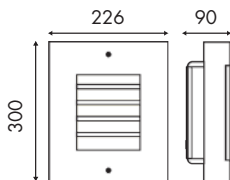

BL-SS901A

SIZE:

WALL FITTING

Stainless Steel + Plastic, UV Stabilized Opal PC Diffuser, 1 x E27 (CFL Max 20W), IP54, **Lamp not included, BLACK FITTING**

BL-SS901D

SIZE:

WALL FITTING

Stainless Steel + Plastic, UV Stabilized Opal PC Diffuser, 1 x E27 (CFL Max 20W), IP54, **Lamp not included, BLACK FITTING**