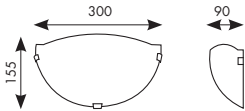

OL-Bracket-W

Bracket for offset wall mounting White

HALF MOON ALABASTER FITTING

Iron Fitting, Frosted Glass Diffuser, 1 x E27
(Max 60W), IP20, **Lamps not included**

OL-ABA001

SIZE:

FULL MOON ALABASTER FITTING