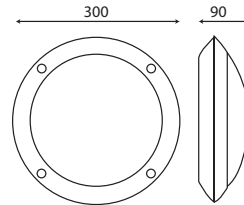

OL-BR-LED / OL-GR-LED / OL-WR-LED

SIZE: