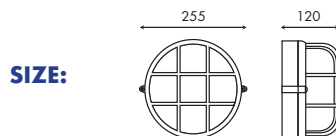

BL1001L/WH1001L BL1002L/WH1002L