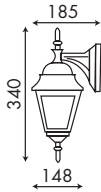

BL9012 / WH9012

SIZE:

LANTERN WALL FITTING

Die Cast Aluminium, Clear Glass Diffuser, **1 x E27** (Max 20W), IP33, **Lamps not included, BLACK FITTING**

BL9013

SIZE:

LANTERN FITTING

Die Cast Aluminium, Clear Glass Diffuser, **1 x E27** (Max 20W), IP33, **Lamps not included, BLACK FITTING**

BL4015

SIZE:

LANTERN FITTING

Die Cast Aluminium, Clear Glass Diffuser, 1 x E27
(Max 20W), IP33, **Lamps not included,**
BLACK & WHITE FITTINGS

BLO02S / WH002S

SIZE:

LANTERN FITTING

Die Cast Aluminium, Clear Glass Diffuser, 1 x E27
(Max 20W), IP33, **Lamps not included,**
BLACK FITTING