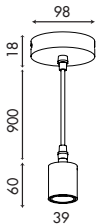

OL-PEND-GC-TF