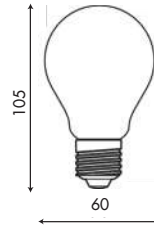

SIZE:

8W LED E27 FILAMENT BULB

8W LED, A60, Transparent & Grey,
AC100-240VAC, Straight Filament, **WARM WHITE**
(±2800K) - **DIMMABLE**

OL-A60-8W-D-T / OL-A60-8W-D-GY

SIZE:

8W LED E27 FILAMENT BULB

8W LED, ST64, Transparent, Gold & Grey,
AC100-240VAC, Straight Filament, **WARM WHITE**
(±2800K) - **DIMMABLE**