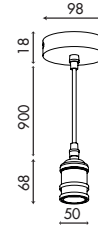

GU10DIM-6W-CW / GU10DIM-6W-WW

SIZE:

*Pendant
Lamp
Holder*

BLACK PENDANT LAMP HOLDER

900mm Cable (2 x 0.75m²), E27 (100W Max),
250VAC, **BLACK ALUMINIUM**

OL-PEND-BK

SIZE:

GUN METAL PENDANT LAMP HOLDER

900mm Cable (2 x 0.75m²), E27 (100W Max),
250VAC, **GUN METAL ALUMINIUM**

OL-PEND-DN

SIZE:

GOLD COPPER PENDANT LAMP HOLDER

900mm Cable (2 x 0.75m²), E27 (100W Max),
250VAC, **GOLD COPPER ALUMINIUM**

OL-PEND-GC