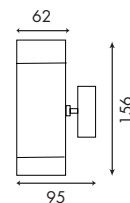

GU10 UP & DOWN WALL FITTING

Die Cast Aluminium, Clear Glass Diffuser, GU10 x2
(Max 35W) **Lamps not included, IP54, BLACK FITTING**

SIZE:

GU10 DOWN WALL FITTING

Die Cast Aluminium, Clear Glass Diffuser, GU10 x1
(Max 35W) **Lamps not included, IP54, BLACK FITTING**

SIZE:

GU10 ADJUSTABLE WALL FITTING

Round, Die Cast Aluminium, Clear Glass Diffuser,
AC220-240VAC, 1 x GU10 (Max 35W), IP54,
Lamp not included, BLACK FITTING

SIZE:

GU10 UP & DOWN WALL FITTING

Round, Die Cast Aluminium, Clear Glass Diffuser,
AC220-240VAC, 2 x GU10 (Max 35W), IP54,
Lamp not included, BLACK FITTING

SIZE: