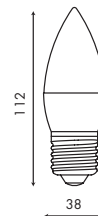

LED1E14-4W-CW / LED1E14-4W-WW

SIZE:

6W LED E27 CANDLE LIGHT BULB

6W LED (400lm), AC100-240VAC, 160° Beam angle, **COOL WHITE (±6000K) & WARM WHITE (±2800K) - NON DIMMABLE**

LED1E27-6W-CW / LED1E27-6W-WW

SIZE: