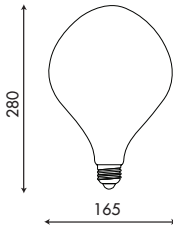

NEW!

4W LED E27 FILAMENT BULB

4W LED, PS165, Gold & Grey, AC100-240VAC, Straight Filament, **WARM WHITE ($\pm 2800\text{K}$) - DIMMABLE**

OL-PS165-4W-D-GD / OL-PS165-4W-D-GY

SIZE:

NEW!

4W LED E27 FILAMENT BULB

4W LED, C120, Gold & Grey, AC100-240VAC, Spiral Filament, **WARM WHITE ($\pm 2800\text{K}$) - DIMMABLE**

OL-C120-4W-D-GD / OL-C120-4W-D-GY

SIZE:

NEW!

4W LED E27 FILAMENT BULB

4W LED, TT75, Gold & Grey, AC100-240VAC, Straight Filament, **WARM WHITE ($\pm 2800\text{K}$) - DIMMABLE**

OL-TT75-4W-D-GD / OL-TT75-4W-D-GY

SIZE: