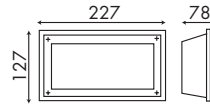

BULKHEAD WALL FITTINGS

Flame Retardant ABS Body, UV Stabilized Opal PC Diffuser, **1 x E27** (CFL Max 15W) IP54, **Lamps not included, BLACK FITTINGS**

SIZE:

134

RECESSED STEP LIGHT

Die Cast Aluminium, Tempered Glass Diffuser, **1 x E27** (CFL Max 15W) IP54, **Lamps not included, COMPLETE WITH PVC WALL BOX**

SIZE:

ROUND PLASTIC FITTING

PLASTIC, Tempered Glass Diffuser **1 x E27** (CFL Max 15W), IP54, **Lamps not included, BLACK FITTING**

SIZE:

SQUARE BULKHEAD FITTING

Die Cast Aluminium, UV Stabilized Opal PC Diffuser, **1 x E27** (CFL Max 20W), IP54, **Lamps not included, BLACK & WHITE FITTINGS**

SIZE: