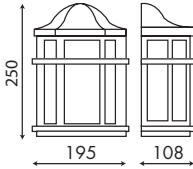

BL012 / GR012

LANTERN WALL FITTING

Die Cast Aluminium, UV Stabilized Opal PC Diffuser, **1 x E27** (Max 20W), IP33, **Lamps not included, BLACK FITTING**

BL011

SIZE:

LANTERN WALL FITTING

Die Cast Aluminium, Clear Glass Diffuser, **1 x E27** (Max 20W), IP33, **Lamps not included, BLACK & WHITE FITTINGS**

BL9012 / WH9012

SIZE:

LANTERN WALL FITTING

Die Cast Aluminium, Clear Glass Diffuser, **1 x E27** (Max 20W), IP33, **Lamps not included, BLACK FITTING**

BL9013

SIZE:

LANTERN FITTING

Die Cast Aluminium, Clear Glass Diffuser, **1 x E27** (Max 20W), IP33, **Lamps not included, BLACK FITTING**