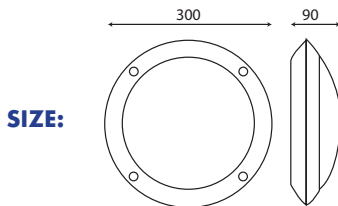

E27 ROUND BULKHEAD FITTING

UV Stabilised Flame Retardant Polycarbonate, Opal PC Diffuser, **E27 x 1** (CFL Max 20W), IP66, **BLACK, GREY & WHITE FITTINGS**

E27 ROUND EYELID BULKHEAD FITTING

E27 SQUARE BULKHEAD FITTING

UV Stabilised Flame Retardant Polycarbonate, Opal PC Diffuser, **E27 x 2** (CFL Max 11W), IP66, **BLACK, GREY & WHITE FITTINGS**

E27 SQUARE EYELID BULKHEAD FITTING