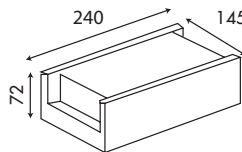

BL008C

SIZE:

WALL FITTING

Die Cast Aluminium, UV Stabilized Opal PC Diffuser, 1 x E27 (CFL Max 20W), IP54, **Lamps not included, BLACK & GREY FITTINGS**

BL398 / GR398

SIZE:

WALL FITTING

Die Cast Aluminium, UV Stabilized Opal PC Diffuser, 1 x E27 (CFL Max 20W), IP54, **Lamps not included, BLACK FITTING**