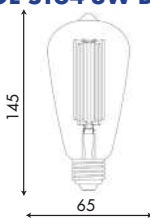

4W LED E27 FILAMENT BULB

4W LED, A60, Transparent & Grey,
AC100-240VAC, Spiral Filament, **WARM WHITE**
(±2800K) - **DIMMABLE**

OL-A60-4W-D-T / OL-A60-4W-D-GY

SIZE:

8W LED E27 FILAMENT BULB

8W LED, A60, Transparent & Grey,
AC100-240VAC, Straight Filament, **WARM WHITE**
(±2800K) - **DIMMABLE**

OL-A60-8W-D-T / OL-A60-8W-D-GY

SIZE:

8W LED E27 FILAMENT BULB

8W LED, ST64, Transparent, Gold & Grey,
AC100-240VAC, Straight Filament, **WARM WHITE**
(±2800K) - **DIMMABLE**

**OL-ST64-8W-D-T / OL-ST64-8W-D-GD/
OL-ST64-8W-D-GY**

SIZE:

5W LED E27 FILAMENT BULB

5W LED, G80, Transparent, Gold & Grey,
AC100-240VAC, Spiral Filament, **WARM WHITE**
(±2800K) - **DIMMABLE**

**OL-G80-5W-D-T / OL-G80-5W-D-GD/
OL-G80-5W-D-GY**

SIZE: