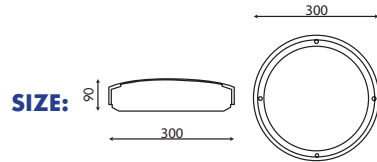

**10W LED ELLIPTICAL
BULKHEAD FITTING**

Die Cast Aluminium, UV Stabilized Opal PC Diffuser, 10W LED (80lm per watt), Cool White ($\pm 6000\text{K}$), IP65, **BLACK, GREY & WHITE FITTINGS**

OL-BE10 / OL-GE10 / OL-WE10