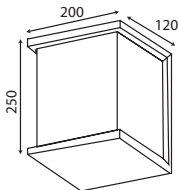

WALL FITTING

Die Cast Aluminium, UV Stabilized Opal PC Diffuser, 1 x E27 (CFL Max 20W), IP54, **Lamps not included, BLACK FITTING**

SIZE:

WALL FITTING

Die Cast Aluminium, UV Stabilized Opal PC Diffuser, 1 x E27 (CFL Max 20W), IP54, **Lamps not included, BLACK FITTING**

SIZE:

WALL FITTING

Die Cast Aluminium, UV Stabilized Opal PC Diffuser, 1 x E27 (CFL Max 20W), IP54, **Lamps not included, BLACK & GREY FITTINGS**

SIZE: