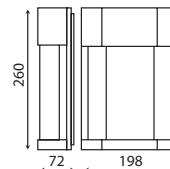

WALL FITTING

Die Cast Aluminium, UV Stabilized Opal PC Diffuser, 1 x E27 (CFL Max 20W), IP54, **Lamps not included, BLACK FITTING**

SIZE:

WALL FITTING

Die Cast Aluminium, UV Stabilized Opal PC Diffuser, 1 x E27 (CFL Max 20W), IP54, **Lamps not included, BLACK FITTING**

SIZE:

WALL FITTING

Die Cast Aluminium, UV Stabilized Opal PC Diffuser, 1 x E27 (CFL Max 15W), IP54, **Lamps not included, BLACK FITTING**

SIZE:

WALL FITTING

Die Cast Aluminium, UV Stabilized Opal PC Diffuser, 2 x E27 (CFL Max 15W), IP54, **Lamps not included, BLACK FITTING**

SIZE: