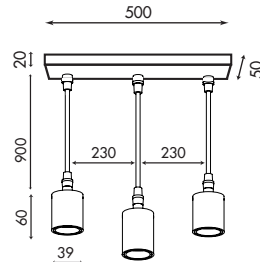

NEW!

ROUND 3 PIECE PENDANT LAMP HOLDER

3 x 900mm Cables (2 x 0.75m²), 3 x E27 (100W Max), 250VAC, **BLACK ALUMINIUM**

SIZE:

NEW!

RECTANGULAR 3 PIECE PENDANT LAMP HOLDER

3 x 900mm Cable (2 x 0.75m²), 3 x E27 (100W Max), 250VAC, **BLACK ALUMINIUM**

SIZE: