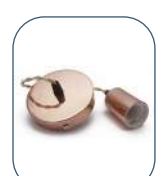

OL-PEND-BK-TF

SIZE:

FLAT GUN METAL PENDANT LAMP HOLDER

900mm Twisted Cable (2 x 0.75m²), E27 (100W Max), 250VAC, **GUN METAL ALUMINIUM**

OL-PEND-DN-TF

SIZE:

FLAT GOLD COPPER PENDANT LAMP HOLDER

900mm Twisted Cable (2 x 0.75m²), E27 (100W Max), 250VAC, **GOLD COPPER ALUMINIUM**

OL-PEND-GC-TF

SIZE:

FLAT ROSE GOLD PENDANT LAMP HOLDER

900mm Twisted Cable (2 x 0.75m²), E27 (100W Max), 250VAC, **ROSE GOLD ALUMINIUM**

OL-PEND-RG-TF

SIZE:

NEW!

ROUND 3 PIECE PENDANT LAMP HOLDER