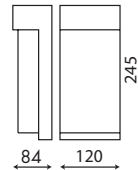

WALL FITTING

Die Cast Aluminium, UV Stabilized Opal PC Diffuser, 1 x E27 (CFL Max 20W), IP54, **Lamps not included, BLACK FITTING**

SIZE:

WALL FITTING

Die Cast Aluminium, UV Stabilized Opal PC Diffuser, 1 x E27 (CFL Max 20W), IP54, **Lamps not included, BLACK FITTING**

SIZE:

WALL FITTING

Die Cast Aluminium, UV Stabilized Opal PC Diffuser, 1 x E27 (CFL Max 15W), IP54, **Lamps not included, BLACK FITTING**

SIZE:

WALL FITTING

Die Cast Aluminium, UV Stabilized Opal PC Diffuser, 2 x E27 (CFL Max 15W), IP54, **Lamps not included, BLACK FITTING**

SIZE: