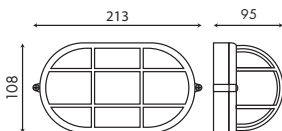

WH2001L / BL2001L WH2002S / BL2002S