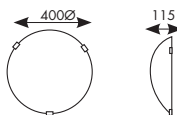

HALF MOON ALABASTER FITTING

Iron Fitting, Frosted Glass Diffuser, 1 x E27
(Max 60W), IP20, **Lamps not included**

SIZE:

FULL MOON ALABASTER FITTING

Iron Fitting, Frosted Glass Diffuser, 2 x E27
(Max 60W), IP20, **Lamps not included**

SIZE:

FULL MOON ALABASTER FITTING

Iron Fitting, Frosted Glass Diffuser, 3 x E27
(Max 60W), IP20, **Lamps not included**

SIZE: