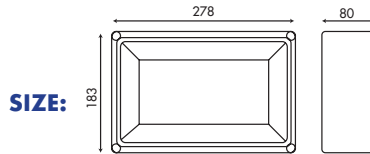

WALL LIGHT FITTINGS

GU10 UP & DOWN WALL FITTING

Die Cast Aluminium, Clear Glass Diffuser, GU10 x2
(Max 35W) **Lamps not included, IP54, BLACK FITTING**

BL91072

SIZE:

GU10 DOWN WALL FITTING

Die Cast Aluminium, Clear Glass Diffuser, GU10 x1
(Max 35W) **Lamps not included, IP54, BLACK FITTING**