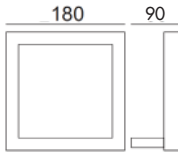

10W SQUARE HALO LED WALL FITTING

Die Cast Aluminium, Clear Glass Diffuser, AC220-240VAC, 10W LED (80lm per watt), Warm White ($\pm 3000\text{K}$), IP54, **BLACK FITTING**

SIZE:

WALL FITTING

Stainless Steel + Plastic, UV Stabilized Opal PC Diffuser, 1 x E27 (CFL Max 20W), IP54, **Lamp not included, BLACK FITTING**

SIZE:

WALL FITTING

Stainless Steel + Plastic, UV Stabilized Opal PC Diffuser, 1 x E27 (CFL Max 20W), IP54, **Lamp not included, BLACK FITTING**

SIZE:

WALL FITTING

Stainless Steel + Plastic, UV Stabilized Opal PC Diffuser, 1 x E27 (CFL Max 20W), IP54, **Lamp not included, BLACK FITTING**

SIZE: