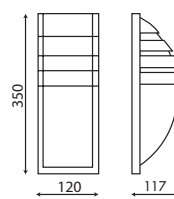

BL402

SIZE:

WALL FITTING

Die Cast Aluminium, UV Stabilized Opal PC Diffuser, 1 x E27 (CFL Max 20W), IP54, **Lamps not included, BLACK FITTING**

BL451

SIZE:

ROUND BULKHEAD FITTING

Die Cast Aluminium, UV Stabilized Opal PC Diffuser, 2 x E27 (CFL Max 20W), IP54, **Lamps not included, BLACK & GREY FITTINGS**