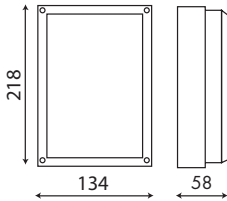

WALL FITTING

Die Cast Aluminium, UV Stabilized Opal PC Diffuser, 1 x E27 (CFL Max 15W), IP54, **Lamps not included, BLACK FITTINGS**

SIZE: