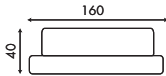

8W LED FLAT ROUND BULKHEAD FITTING

ABS Body, HIPS Diffuser, 8W LED (80lm per watt), AC200-240VAC, Cool White ($\pm 6500\text{K}$), 120° Beam angle, IP54, **WHITE FITTING**

SIZE:

12W LED FLAT ROUND BULKHEAD FITTING

ABS Body, HIPS Diffuser, 12W LED (80lm per watt), AC200-240VAC, Cool White ($\pm 6500\text{K}$), 120° Beam angle, IP54, **WHITE FITTING**

SIZE:

12W LED ROUND BULKHEAD FITTING

ABS Body, HIPS Diffuser, 12W LED (100lm per watt), AC85-265VAC, Cool White ($\pm 6500\text{K}$), 120° Beam angle, IP54, **WHITE FITTING**

SIZE:

20W LED ROUND BULKHEAD FITTING

ABS Body, HIPS Diffuser, 20W LED (112,5lm per watt), AC85-265VAC, Cool White ($\pm 6500\text{K}$), 120° Beam angle, IP54, **WHITE FITTING**

SIZE: