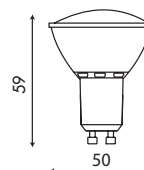

4W LED GU10 SPOTLIGHT

4W LED (80lm per Watt), AC100-240VAC, 120° Beam angle, **COOL WHITE ($\pm 6000K$), NATURAL WHITE, ($\pm 4000K$) & WARM WHITE ($\pm 2800K$) - NON DIMMABLE**

LEDGU10-4W-CW / LEDGU10-4W-NW / LEDGU10-4W-WW

SIZE:

6W LED GU10 SPOTLIGHT

6W LED (80lm per Watt), AC100-240VAC, 120° Beam angle, **COOL WHITE ($\pm 6000K$), NATURAL WHITE, ($\pm 4000K$) & WARM WHITE ($\pm 2800K$) - NON DIMMABLE**

LEDGU10-6W-CW / LEDGU10-6W-NW / LEDGU10-6W-WW

SIZE:

3 PACK 4W LED GU10 SPOTLIGHT

3 x 4W LED (80lm per Watt), AC100-240VAC, 120° Beam angle, **COOL WHITE ($\pm 6000K$) & WARM WHITE ($\pm 2800K$) - NON DIMMABLE**

LEDGU10-4W-CW-3 / LEDGU10-4W-WW-3

SIZE:

6W LED GU10 DIMMABLE SPOTLIGHT

6W LED (80lm per Watt), AC220-240VAC, 120° Beam angle, **COOL WHITE ($\pm 6000K$) & WARM WHITE ($\pm 2800K$) DIMMABLE**
To be used in conjunction with the Onesto Dimmer Range on Pg. 94

GU10DIM-6W-CW / GU10DIM-6W-WW

SIZE: