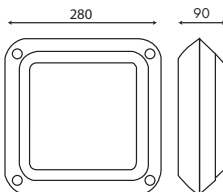

OL-BS-LED / OL-GS-LED / OL-WS-LED

SIZE: