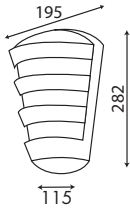

WALL FITTING

Die Cast Aluminium, UV Stabilized Opal PC Diffuser, 1 x E27 (CFL Max 20W), IP54, **Lamps not included, BLACK FITTING**

SIZE:

WALL FITTING

Die Cast Aluminium, UV Stabilized Opal PC Diffuser, 1 x E27 (CFL Max 20W), IP54, **Lamps not included, BLACK FITTING**

SIZE: