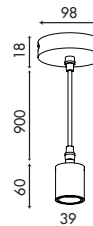

OL-PEND-BK-TF

SIZE:

FLAT GUN METAL PENDANT LAMP HOLDER

900mm Twisted Cable (2 x 0.75m²), E27 (100W Max), 250VAC, **GUN METAL ALUMINIUM**

OL-PEND-DN-TF

SIZE:

FLAT GOLD COPPER PENDANT LAMP HOLDER

900mm Twisted Cable (2 x 0.75m²), E27 (100W Max), 250VAC, **GOLD COPPER ALUMINIUM**