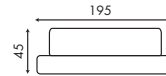

OL-WR-F8W

SIZE:

12W LED FLAT ROUND BULKHEAD FITTING

ABS Body, HIPS Diffuser, 12W LED (80lm per watt), AC200-240VAC, Cool White ($\pm 6500\text{K}$), 120° Beam angle, IP54, **WHITE FITTING**

OL-WR-F12W

SIZE: