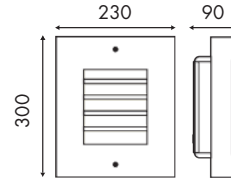

10W SQUARE HALO LED WALL FITTING

Die Cast Aluminium, Clear Glass Diffuser, AC220-240VAC, 10W LED (80lm per watt), Warm White ($\pm 3000\text{K}$), IP54, **BLACK FITTING**

SIZE:

WALL FITTING

Stainless Steel + Plastic, UV Stabilized Opal PC Diffuser, 1 x E27 (CFL Max 20W), IP54, **Lamp not included, BLACK FITTING**

SIZE:

WALL FITTING

Stainless Steel + Plastic, UV Stabilized Opal PC Diffuser, 1 x E27 (CFL Max 20W), IP54, **Lamp not included, BLACK FITTING**

SIZE:

WALL FITTING

Stainless Steel + Plastic, UV Stabilized Opal PC Diffuser, 1 x E27 (CFL Max 20W), IP54, **Lamp not included, BLACK FITTING**

SIZE: