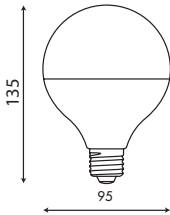

SIZE:

11W G95 LED E27 LIGHT BULB

11W LED (1000lm), AC100-240VAC, 230° Beam angle, **COOL WHITE (±6000K) & WARM WHITE (±2800K) - NON DIMMABLE**

LEDG95-11W-CW / LEDG95-11W-WW

SIZE:

18W G120 LED E27 LIGHT BULB