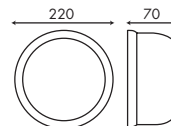

ABS Body, HIPS Diffuser, 20W LED (112,5lm per watt), AC85-265VAC, Cool White ($\pm 6500\text{K}$), 120° Beam angle, IP54, **WHITE FITTING**

OL-WRBU-20W

SIZE:

12W LED ELLIPTICAL BULKHEAD FITTING

ABS Body, HIPS Diffuser, 12W LED (100lm per watt), AC85-265VAC, Cool White ($\pm 6500\text{K}$), 120° Beam angle, IP54, **WHITE FITTING**