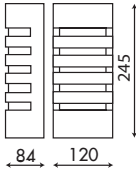

BL326

SIZE:

WALL FITTING

Die Cast Aluminium, UV Stabilized Opal PC Diffuser, 1 x E27 (CFL Max 20W), IP54, **Lamps not included, BLACK FITTING**

BL320

SIZE:

WALL FITTING

Die Cast Aluminium, UV Stabilized Opal PC Diffuser, 1 x E27 (CFL Max 20W), IP54, **Lamps not included, BLACK FITTING**