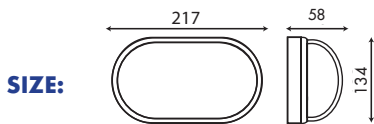

**10W LED ELLIPTICAL
BULKHEAD FITTING**

Die Cast Aluminium, UV Stabilized Opal PC Diffuser, 10W LED (80lm per watt), Cool White ($\pm 6000\text{K}$), IP65, **BLACK, GREY & WHITE FITTINGS**

OL-BE10 / OL-GE10 / OL-WE10