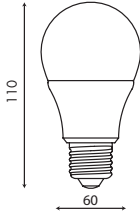

5W LED E27 LIGHT BULB

5W LED (80lm per Watt), AC100-240VAC, 230°
 Beam angle, **COOL WHITE ($\pm 6000\text{K}$) &**
WARM WHITE ($\pm 2800\text{K}$) - NON DIMMABLE

LED2E27-5W-CW / LED2E27-5W-WW

SIZE:

9W LED E27 LIGHT BULB