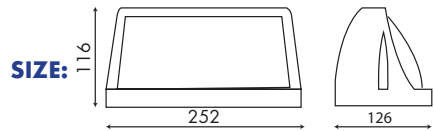

ELLIPTICAL BULKHEAD FITTING

Die Cast Aluminium, UV Stabilized Opal PC Diffuser, 1 x E27 (CFL Max 15W), IP54, **Lamps not included, BLACK FITTINGS**

HALF ROUND RECTANGULAR BULKHEAD FITTING

Die Cast Aluminium, UV Stabilized Opal PC Diffuser, 1 x E27 (CFL Max 15W), IP54, **Lamps not included, BLACK & GREY FITTINGS**