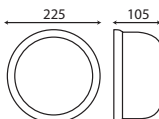

BLP1001L

SIZE:

SQUARE BULKHEAD FITTING

Die Cast Aluminium, UV Stabilized Opal PC Diffuser, **1 x E27** (CFL Max 20W), IP54, **Lamps not included, BLACK & WHITE FITTINGS**

BL3410L / WH3410L

SIZE:

SMALL ELLIPTICAL BULKHEAD FITTING