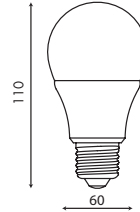

5W LED E27 LIGHT BULB

5W LED (80lm per Watt), AC100-240VAC, 230°
Beam angle, **COOL WHITE ($\pm 6000\text{K}$) &**
WARM WHITE ($\pm 2800\text{K}$) - NON DIMMABLE

LED2E27-5W-CW / LED2E27-5W-WW

SIZE:

9W LED E27 LIGHT BULB

9W LED (80lm per Watt), AC100-240VAC, 230°
Beam angle, **COOL WHITE ($\pm 6000\text{K}$) &**
WARM WHITE ($\pm 2800\text{K}$) - NON DIMMABLE

LED2E27-9W-CW / LED2E27-9W-WW

SIZE:

5W LED B22 LIGHT BULB

5W LED (80lm per Watt), AC100-240VAC, 230°
Beam angle, **COOL WHITE ($\pm 6000\text{K}$) &**
WARM WHITE ($\pm 2800\text{K}$) - NON DIMMABLE

LED3B22-5W-CW / LED3B22-5W-WW

SIZE:

9W LED B22 LIGHT BULB

9W LED (80lm per Watt), AC100-240VAC, 230°
Beam angle, **COOL WHITE ($\pm 6000\text{K}$) &**
WARM WHITE ($\pm 2800\text{K}$) - NON DIMMABLE

LED3B22-9W-CW / LED3B22-9W-WW

SIZE: