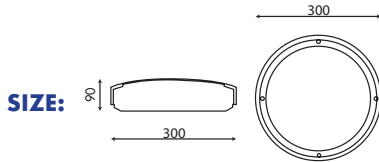

OL-BRA12 / OL-GRA12 / OL-WRA12