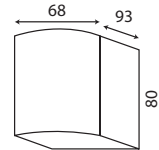

GU10 UP & DOWN WALL FITTING

Die Cast Aluminium, Clear Glass Diffuser, GU10 x2
(Max 35W) **Lamps not included, IP54, BLACK FITTING**

SIZE:

GU10 DOWN WALL FITTING

Die Cast Aluminium, Clear Glass Diffuser, GU10 x1
(Max 35W) **Lamps not included, IP54, BLACK FITTING**

SIZE:

GU10 ADJUSTABLE WALL FITTING

Round, Die Cast Aluminium, Clear Glass Diffuser,
AC220-240VAC, 1 x GU10 (Max 35W), IP54,
Lamp not included, BLACK FITTING

SIZE:

GU10 UP & DOWN WALL FITTING

Round, Die Cast Aluminium, Clear Glass Diffuser,
AC220-240VAC, 2 x GU10 (Max 35W), IP54,
Lamp not included, BLACK FITTING

SIZE: