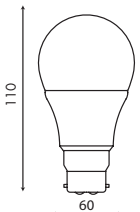

SIZE:

11W G95 LED E27 LIGHT BULB

11W LED (1000lm), AC100-240VAC, 230° Beam angle, **COOL WHITE (±6000K) & WARM WHITE (±2800K) - NON DIMMABLE**

LEDG95-11W-CW / LEDG95-11W-WW

SIZE:

18W G120 LED E27 LIGHT BULB