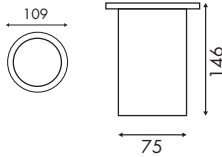

BL425S

SIZE:

ROUND GROUND FITTING

Round, Die Cast Aluminium + Stainless Steel, Clear Glass Diffuser, AC100-240VAC, **1 x GU10** (Max 35W), IP67, **Lamp not included, SILVER FITTING**

BL36103

SIZE:

***Use Flat Lens GU10 Lamp Only**