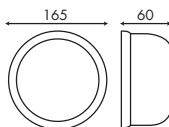

8W LED FLAT ROUND BULKHEAD FITTING

ABS Body, HIPS Diffuser, 8W LED (80lm per watt), AC200-240VAC, Cool White ($\pm 6500\text{K}$), 120° Beam angle, IP54, **WHITE FITTING**

SIZE:

12W LED FLAT ROUND BULKHEAD FITTING

ABS Body, HIPS Diffuser, 12W LED (80lm per watt), AC200-240VAC, Cool White ($\pm 6500\text{K}$), 120° Beam angle, IP54, **WHITE FITTING**

SIZE:

12W LED ROUND BULKHEAD FITTING

ABS Body, HIPS Diffuser, 12W LED (100lm per watt), AC85-265VAC, Cool White ($\pm 6500\text{K}$), 120° Beam angle, IP54, **WHITE FITTING**

SIZE:

20W LED ROUND BULKHEAD FITTING

ABS Body, HIPS Diffuser, 20W LED (112,5lm per watt), AC85-265VAC, Cool White ($\pm 6500\text{K}$), 120° Beam angle, IP54, **WHITE FITTING**

SIZE: