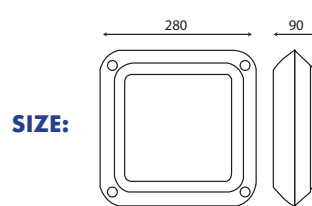

E27 ROUND BULKHEAD FITTING

UV Stabilised Flame Retardant Polycarbonate, Opal PC Diffuser, **E27 x 1** (CFL Max 20W), IP66, **BLACK, GREY & WHITE FITTINGS**

E27 ROUND EYELID BULKHEAD FITTING

E27 SQUARE BULKHEAD FITTING

UV Stabilised Flame Retardant Polycarbonate, Opal PC Diffuser, **E27 x 2** (CFL Max 11W), IP66, **BLACK, GREY & WHITE FITTINGS**

E27 SQUARE EYELID BULKHEAD FITTING