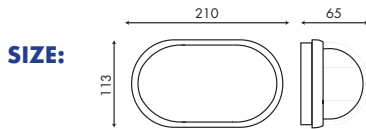

12W LED ELLIPTICAL BULKHEAD FITTING

ABS Body, HIPS Diffuser, 12W LED (100lm per watt), AC85-265VAC, Cool White ($\pm 6500\text{K}$), 120° Beam angle, IP54, **WHITE FITTING**

20W LED ELLIPTICAL BULKHEAD FITTING

ABS Body, HIPS Diffuser, 20W LED (112.5lm per watt), AC85-265VAC, Cool White ($\pm 6500\text{K}$), 120° Beam angle, IP54, **WHITE FITTING**