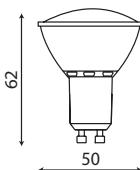

SIZE:

3 PACK 4W LED GU10 SPOTLIGHT

3 x 4W LED (80lm per Watt), AC100-240VAC, 120° Beam angle, **COOL WHITE ($\pm 6000K$) & WARM WHITE ($\pm 2800K$) - NON DIMMABLE**

LEDGU10-4W-CW-3 / LEDGU10-4W-WW-3

SIZE: