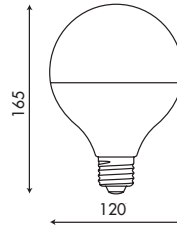

11W G95 LED E27 LIGHT BULB

11W LED (1000lm), AC100-240VAC, 230° Beam angle, **COOL WHITE (±6000K) & WARM WHITE (±2800K) - NON DIMMABLE**

LEDG95-11W-CW / LEDG95-11W-WW

SIZE:

18W G120 LED E27 LIGHT BULB

18W LED (1550lm), AC100-240VAC, 230° Beam angle, **COOL WHITE (±6000K) & WARM WHITE (±2800K) - NON DIMMABLE**

LEDG120-18W-CW / LEDG120-18W-WW

SIZE:

4W LED E14 CANDLE LIGHT BULB

4W LED (240lm), AC100-240VAC, 160° Beam angle, **COOL WHITE (±6000K) & WARM WHITE (±2800K) - NON DIMMABLE**

LED1E14-4W-CW / LED1E14-4W-WW

SIZE:

6W LED E27 CANDLE LIGHT BULB

6W LED (400lm), AC100-240VAC, 160° Beam angle, **COOL WHITE (±6000K) & WARM WHITE (±2800K) - NON DIMMABLE**

LED1E27-6W-CW / LED1E27-6W-WW

SIZE:

SIZE: