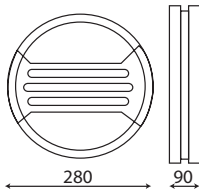

ROUND BULKHEAD FITTING

Die Cast Aluminium, UV Stabilized Opal PC Diffuser, 2 x E27 (CFL Max 20W), IP54, **Lamps not included, BLACK & GREY FITTINGS**

BL155B / GR155B

LARGE RECTANGULAR BULKHEAD FITTING

Die Cast Aluminium, UV Stabilized Opal PC Diffuser, 2 x E27 (CFL Max 20W), IP54, **Lamps not included, BLACK & GREY FITTINGS**

SIZE:

SIZE: