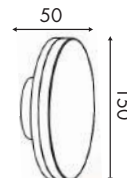

BL91797

SIZE:

10W ROUND LED WALL FITTING

Die Cast Aluminium, UV Stabilized Opal PC Diffuser, AC220-240VAC, 10W LED (80lm per watt), Warm White ($\pm 3000K$), IP54, **BLACK FITTING**

BL91683-LED

SIZE:

10W SQUARE HALO LED WALL FITTING