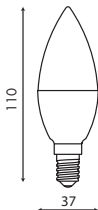

18W LED (1550lm), AC100-240VAC, 230° Beam angle, **COOL WHITE (±6000K) & WARM WHITE (±2800K) - NON DIMMABLE**

LEDG120-18W-CW / LEDG120-18W-WW

SIZE:

4W LED E14 CANDLE LIGHT BULB

4W LED (240lm), AC100-240VAC, 160° Beam angle, **COOL WHITE (±6000K) & WARM WHITE (±2800K) - NON DIMMABLE**

LED1E14-4W-CW / LED1E14-4W-WW

SIZE:

6W LED E27 CANDLE LIGHT BULB

6W LED (400lm), AC100-240VAC, 160° Beam angle, **COOL WHITE (±6000K) & WARM WHITE (±2800K) - NON DIMMABLE**

LED1E27-6W-CW / LED1E27-6W-WW

SIZE: