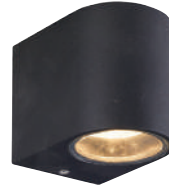

WALL LIGHT FITTINGS

GU10 UP & DOWN WALL FITTING

Die Cast Aluminium, Clear Glass Diffuser, GU10 x2
(Max 35W) **Lamps not included, IP54, BLACK FITTING**

BL91072

SIZE:

GU10 DOWN WALL FITTING

Die Cast Aluminium, Clear Glass Diffuser, GU10 x1
(Max 35W) **Lamps not included, IP54, BLACK FITTING**