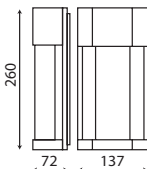

BL319

SIZE:

WALL FITTING

Die Cast Aluminium, UV Stabilized Opal PC Diffuser, 1 x E27 (CFL Max 15W), IP54, **Lamps not included, BLACK FITTING**

BL325

SIZE:

WALL FITTING

Die Cast Aluminium, UV Stabilized Opal PC Diffuser, 2 x E27 (CFL Max 15W), IP54, **Lamps not included, BLACK FITTING**