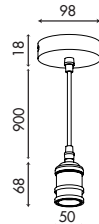

OL-PEND-GC

SIZE: