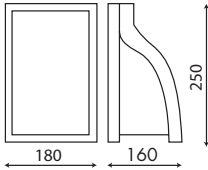

BL-SS901E

SIZE:

WALL FITTING

Die Cast Aluminium, UV Stabilized Opal PC Diffuser, 1 x E27 (CFL Max 20W), IP54, **Lamps not included, BLACK FITTING**

BL314

SIZE:

WALL FITTING

Die Cast Aluminium, UV Stabilized Opal PC Diffuser, 1 x E27 (CFL Max 20W), IP54, **Lamps not included, BLACK FITTING**