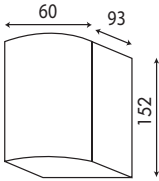

WALL LIGHT FITTINGS

GU10 UP & DOWN WALL FITTING

Die Cast Aluminium, Clear Glass Diffuser, GU10 x2
(Max 35W) **Lamps not included, IP54, BLACK FITTING**

BL91072

SIZE:

GU10 DOWN WALL FITTING

Die Cast Aluminium, Clear Glass Diffuser, GU10 x1
(Max 35W) **Lamps not included, IP54, BLACK FITTING**