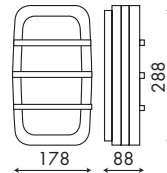

SIZE:

SIZE: