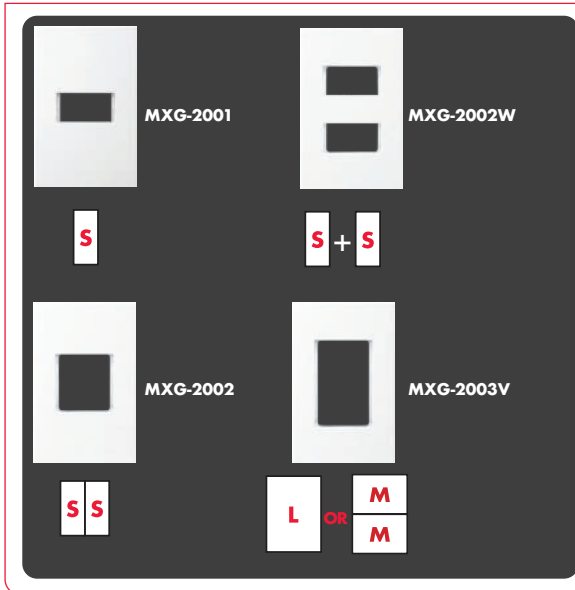

## MATRIX RANGE - 4 x 4 SOCKETS

**MXP-4001V**  
4 x 4  
16A SINGLE  
SWITCHED  
SOCKET OUTLET  
VERTICAL

**MXP-4001H**  
4 x 4  
16A SINGLE  
SWITCHED  
SOCKET OUTLET  
HORIZONTAL

**MXP-4002**  
4 x 4  
16A DOUBLE  
SWITCHED  
SOCKET OUTLET  
**MONOBLOCK**

**MATRIX RANGE - 4 X 2 YOKES - VERTICAL**

- MXG-2001** 4 x 2 1 LEVER YOKE ONLY
- MXG-2002W** 4 x 2 2 LEVER WIDE (1+1) YOKE ONLY
- MXG-2002** 4 x 2 2 LEVER YOKE ONLY
- MXG-2003V** 4 x 2 3 LEVER YOKE ONLY