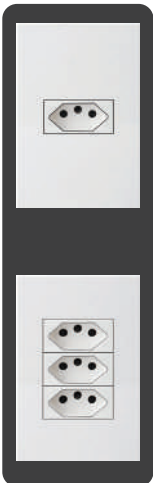

**MATRIX RANGE - SOCKET**  
**MXP-2001V**  
 4 x 2 16A SINGLE SWITCHED SOCKET  
 OUTLET VERTICAL

**MATRIX RANGE - SOCKET**  
**MXP-2001H**  
 4 x 2 16A SINGLE SWITCHED  
 SOCKET OUTLET HORIZONTAL

**MATRIX RANGE - SWITCHED SOCKET**  
**MXP-2011**  
 4 x 2 16A SLIMLINE SOCKET (NEW ZA PLUG  
 SOCKET) + 1 WAY SWITCH

**MXP-2012**  
 4 x 2 16A SLIMLINE SOCKET (NEW ZA PLUG  
 SOCKET) + 2 WAY SWITCH

**MATRIX RANGE - UNSWITCHED SOCKET**

**MXP-2001E**  
 4 x 2 1 x 16A SLIMLINE SOCKET  
 (NEW ZA PLUG SOCKET)

**MXP-2002E**  
 4 x 2 2 x 16A SLIMLINE SOCKET  
 (NEW ZA PLUG SOCKET)