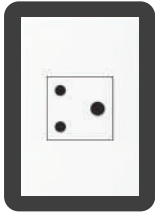

MATRIX RANGE - SOCKET
MXP-2001UN
4 x 2
16A SINGLE UNSWITCHED SOCKET
OUTLET