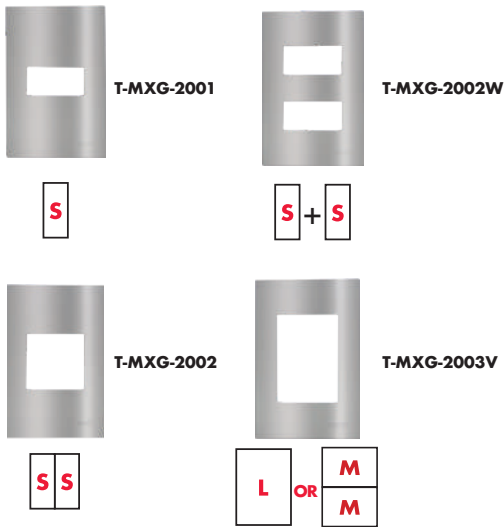

MATRIX RANGE - 4 X 2 YOKES - VERTICAL

- **T-MXG-2001** 4 x 2 1 LEVER YOKE ONLY
- **T-MXG-2002W** 4 x 2 2 LEVER WIDE (1+1) YOKE ONLY
- **T-MXG-2002** 4 x 2 2 LEVER YOKE ONLY
- **T-MXG-2003V** 4 x 2 3 LEVER YOKE ONLY