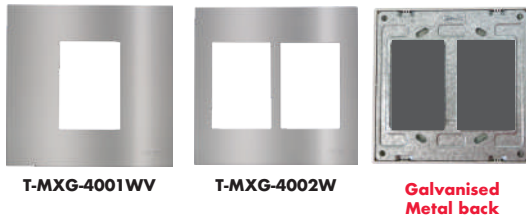

MATRIX RANGE - 4 X 4 YOKES - VERTICAL

Galvanised Metal back

- **T-MXG-4001WV** 4 x 4 1 LEVER YOKE ONLY
- **T-MXG-4002W** 4 x 4 1 + 1 LEVER YOKE ONLY