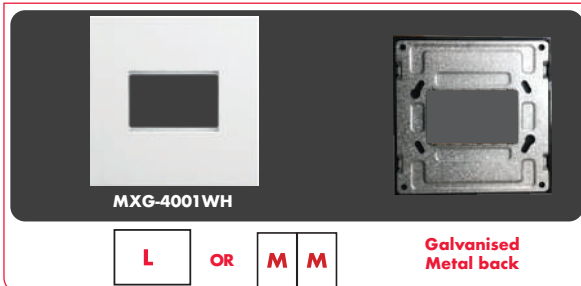

Galvanised Metal back

MATRIX RANGE - 4 X 4 YOKES - HORIZONTAL

- **MXG-4001WH** 4 x 4 1 LEVER YOKE ONLY

Galvanised Metal back