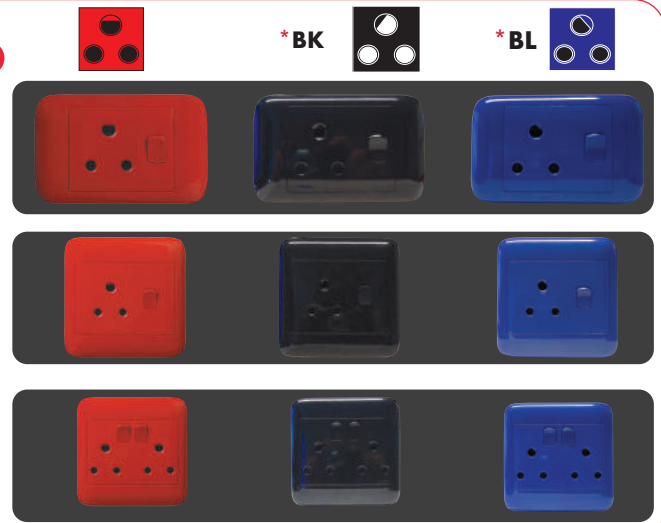

ORACLE RANGE - DEDICATED SOCKETS

ONPD201

16A DEDICATED SWITCH SOCKET
8 PER BOX, 80 PER CTN, 4 X 2
AVAILABLE IN RED, BLACK, OR BLUE*
*PLEASE SPECIFY

ONPD401

16A DEDICATED SINGLE SWITCH SOCKET
5 PER BOX, 80 PER CTN, 4 X 4
AVAILABLE IN RED, BLACK, OR BLUE*
*PLEASE SPECIFY

ONPD402

16A DEDICATED DOUBLE SWITCH SOCKET
5 PER BOX, 80 PER CTN, 4 X 4
AVAILABLE IN RED, BLACK, OR BLUE*
*PLEASE SPECIFY

PLEASE NOTE THAT ONM2220 & ONM20IS DO NOT FIT THE REGULAR YOKES 1 LEVER TO 6 LEVER

WHITE 4 X 2 YOKES