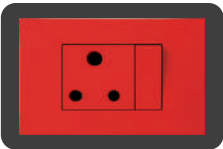

MATRIX RANGE - DEDICATED SOCKETS

MXPD-2001
4 x 2 16A SINGLE SWITCHED
SOCKET OUTLET HORIZONTAL
DEDICATED-RED