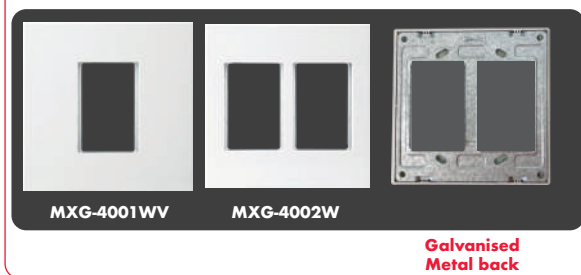

MATRIX RANGE - 4 X 4 YOKES - VERTICAL

- **MXG-4001WV** 4 x 4 1 LEVER YOKE ONLY
- **MXG-4002W** 4 x 4 1 + 1 LEVER YOKE ONLY