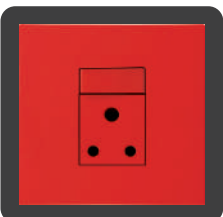

**MXP-2003E**  
 4 x 2 3 x 16A SLIMLINE SOCKET  
 (NEW ZA PLUG SOCKET)

**MATRIX RANGE - SHAVER SOCKET**  
**MXP-S201**  
 4 x 2 SHAVER SOCKET

**MATRIX RANGE - DEDICATED SOCKETS**

**MXPD-2001**  
 4 x 2 16A SINGLE SWITCHED  
 SOCKET OUTLET HORIZONTAL  
 DEDICATED-RED