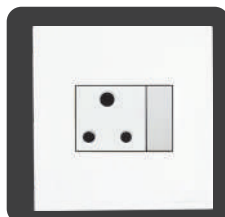

MXP-4001H
4 x 4
16A SINGLE
SWITCHED
SOCKET OUTLET
HORIZONTAL