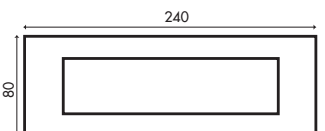

- 1x Telephone Module **S**
- 1x New RSA Socket **S**
- 1x USB Module **S**

- 1x Unswitched Socket **SS**
- 1x Switched Socket **L**