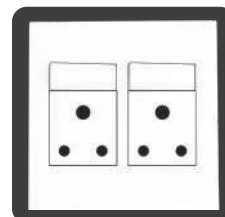

## MATRIX RANGE - 4 x 4 SOCKETS

**MXP-4001V**  
4 x 4  
16A SINGLE  
SWITCHED  
SOCKET OUTLET  
VERTICAL

**MXP-4001H**  
4 x 4  
16A SINGLE  
SWITCHED  
SOCKET OUTLET  
HORIZONTAL

**MXP-4002**  
4 x 4  
16A DOUBLE  
SWITCHED  
SOCKET OUTLET  
**MONOBLOCK**