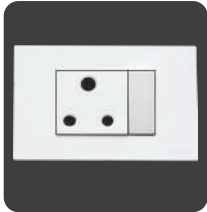

**MATRIX RANGE - SOCKET**  
**MXP-2001V**  
 4 x 2 16A SINGLE SWITCHED SOCKET  
 OUTLET VERTICAL

**MATRIX RANGE - SOCKET**  
**MXP-2001H**  
 4 x 2 16A SINGLE SWITCHED  
 SOCKET OUTLET HORIZONTAL

**MATRIX RANGE - SWITCHED SOCKET**  
**MXP-2011**  
 4 x 2 16A SLIMLINE SOCKET (NEW ZA PLUG  
 SOCKET) + 1 WAY SWITCH