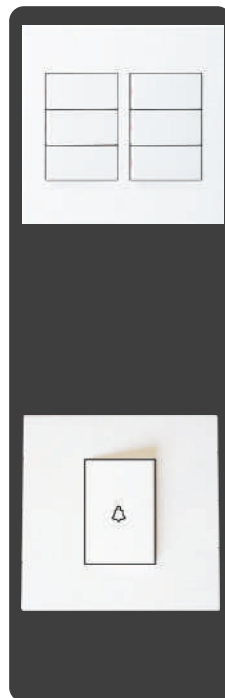

MXS-4061
4 x 4 16A 6 LEVER 1 WAY
6x SMALL SWITCH

MXS-401BW
4 x 4
16A 1 LEVER BELL PRESS **LARGE SWITCH**

MATRIX RANGE - 4 x 4 SOCKETS

MXP-4001V
4 x 4
16A SINGLE
SWITCHED
SOCKET OUTLET
VERTICAL

MXP-4001H
4 x 4
16A SINGLE
SWITCHED
SOCKET OUTLET
HORIZONTAL

MXP-4002
4 x 4
16A DOUBLE
SWITCHED
SOCKET OUTLET
MONOBLOCK