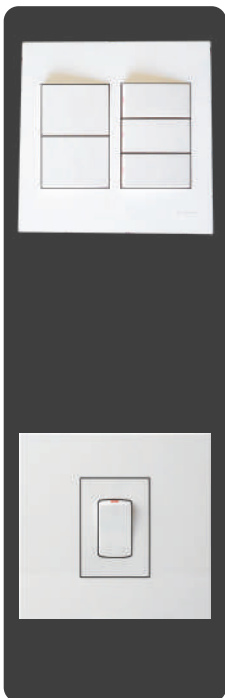

MXS-4051
4 x 4 16A 5 LEVER 1 WAY
SWITCH
2 MEDIUM SWITCHES, 3 SMALL SWITCHES

MXI-4245
4 x 4 45 AMP 2 POLE ISOLATOR

MXI-4345
4 x 4 45 AMP 3 POLE ISOLATOR

MXI-4260
4 x 4 60 AMP 2 POLE ISOLATOR

MXI-4360
4 x 4 60 AMP 3 POLE ISOLATOR