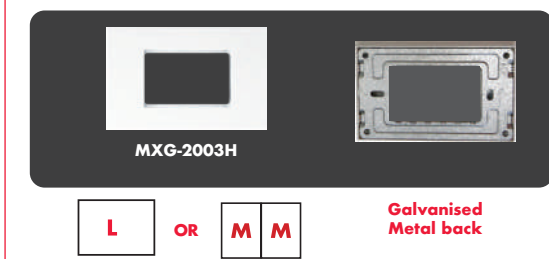

MATRIX RANGE - 4 X 2 YOKES - HORIZONTAL

- **MXG-2003H** 4 x 2 3 LEVER YOKE ONLY