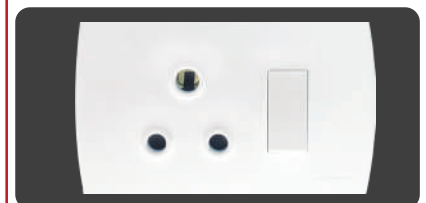

TRINITY RANGE - SOCKET

TSP2001H
SINGLE SWITCHED SOCKET
HORIZONTAL 4X2