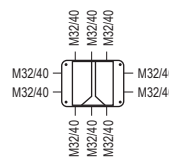

TYPICAL APPLICATION