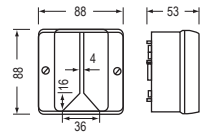

TERMINAL JUNCTION BOXES - IP54 -230 / 400VAC

D9025Z 7 Entry Junction Box
2,5mm² -20A & 4mm² - 25A
Conductor ø 6 - 13mm

TERMINAL JUNCTION BOXES - IP54 -230 / 400VAC

D9045Z 7 Entry Junction Box
4mm² -25A & 6mm² - 32A
Conductor ø 9 - 17mm

TERMINAL JUNCTION BOXES - IP54 -230 / 400VAC

K9065Z 6 Entry Junction Box
6mm² -32A & 10mm² - 50A
Conductor ø 9 - 23mm

TERMINAL JUNCTION BOXES - IP54 -230 / 400VAC

K9105Z 10 Entry Junction Box
10mm² -50A & 16mm² - 65A
Conductor ø 9 - 23mm

TERMINAL JUNCTION BOXES - IP54 -230 / 400VAC

K9255Z 10 Entry Junction Box
25mm² -85A & 35mm² - 100A
Conductor ø 17 - 30mm