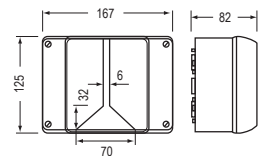

TERMINAL JUNCTION BOXES - IP54 -230 / 400VAC

D9025Z 7 Entry Junction Box
2,5mm² -20A & 4mm² - 25A
Conductor ø 6 - 13mm

TERMINAL JUNCTION BOXES - IP54 -230 / 400VAC

D9045Z 7 Entry Junction Box
4mm² -25A & 6mm² - 32A
Conductor ø 9 - 17mm

TERMINAL JUNCTION BOXES - IP54 -230 / 400VAC

K9065Z 6 Entry Junction Box
6mm² -32A & 10mm² - 50A
Conductor ø 9 - 23mm

TERMINAL JUNCTION BOXES - IP54 -230 / 400VAC

K9105Z 10 Entry Junction Box
10mm² -50A & 16mm² - 65A
Conductor ø 9 - 23mm

TERMINAL JUNCTION BOXES - IP54 -230 / 400VAC

K9255Z 10 Entry Junction Box
25mm² -85A & 35mm² - 100A
Conductor ø 17 - 30mm