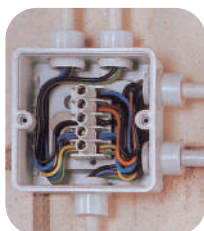

TYPICAL APPLICATION