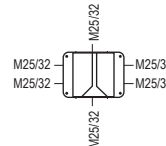

TERMINAL JUNCTION BOXES - IP54 -230 / 400VAC

D9025Z 7 Entry Junction Box
2,5mm² -20A & 4mm² - 25A
Conductor ø 6 - 13mm

TERMINAL JUNCTION BOXES - IP54 -230 / 400VAC

D9045Z 7 Entry Junction Box
4mm² -25A & 6mm² - 32A
Conductor ø 9 - 17mm

TERMINAL JUNCTION BOXES - IP54 -230 / 400VAC

K9065Z 6 Entry Junction Box
6mm² -32A & 10mm² - 50A
Conductor ø 9 - 23mm

TERMINAL JUNCTION BOXES - IP54 -230 / 400VAC

K9105Z 10 Entry Junction Box
10mm² -50A & 16mm² - 65A
Conductor ø 9 - 23mm

TERMINAL JUNCTION BOXES - IP54 -230 / 400VAC

K9255Z 10 Entry Junction Box
25mm² -85A & 35mm² - 100A
Conductor ø 17 - 30mm