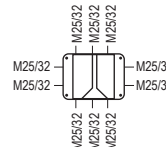

TERMINAL JUNCTION BOXES - IP54 -230 / 400VAC

D9025Z 7 Entry Junction Box
2,5mm² -20A & 4mm² - 25A
Conductor ø 6 - 13mm

TERMINAL JUNCTION BOXES - IP54 -230 / 400VAC

D9045Z 7 Entry Junction Box
4mm² -25A & 6mm² - 32A
Conductor ø 9 - 17mm

TERMINAL JUNCTION BOXES - IP54 -230 / 400VAC

K9065Z 6 Entry Junction Box
6mm² -32A & 10mm² - 50A
Conductor ø 9 - 23mm

TERMINAL JUNCTION BOXES - IP54 -230 / 400VAC

K9105Z 10 Entry Junction Box
10mm² -50A & 16mm² - 65A
Conductor ø 9 - 23mm

TERMINAL JUNCTION BOXES - IP54 -230 / 400VAC

K9255Z 10 Entry Junction Box
25mm² -85A & 35mm² - 100A
Conductor ø 17 - 30mm