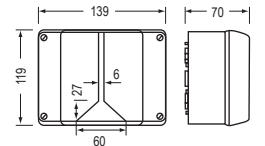

TERMINAL JUNCTION BOXES - IP54 -230 / 400VAC

D9025Z 7 Entry Junction Box
2,5mm² -20A & 4mm² - 25A
Conductor ø 6 - 13mm

TERMINAL JUNCTION BOXES - IP54 -230 / 400VAC

D9045Z 7 Entry Junction Box
4mm² -25A & 6mm² - 32A
Conductor ø 9 - 17mm

TERMINAL JUNCTION BOXES - IP54 -230 / 400VAC

K9065Z 6 Entry Junction Box
6mm² -32A & 10mm² - 50A
Conductor ø 9 - 23mm

TERMINAL JUNCTION BOXES - IP54 -230 / 400VAC

K9105Z 10 Entry Junction Box
10mm² -50A & 16mm² - 65A
Conductor ø 9 - 23mm

TERMINAL JUNCTION BOXES - IP54 -230 / 400VAC

K9255Z 10 Entry Junction Box
25mm² -85A & 35mm² - 100A
Conductor ø 17 - 30mm