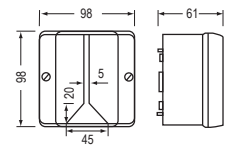

TERMINAL JUNCTION BOXES - IP54 -230 / 400VAC

D9025Z 7 Entry Junction Box
2,5mm² -20A & 4mm² - 25A
Conductor ø 6 - 13mm

TERMINAL JUNCTION BOXES - IP54 -230 / 400VAC

D9045Z 7 Entry Junction Box
4mm² -25A & 6mm² - 32A
Conductor ø 9 - 17mm

TERMINAL JUNCTION BOXES - IP54 -230 / 400VAC

K9065Z 6 Entry Junction Box
6mm² -32A & 10mm² - 50A
Conductor ø 9 - 23mm

TERMINAL JUNCTION BOXES - IP54 -230 / 400VAC

K9105Z 10 Entry Junction Box
10mm² -50A & 16mm² - 65A
Conductor ø 9 - 23mm

TERMINAL JUNCTION BOXES - IP54 -230 / 400VAC

K9255Z 10 Entry Junction Box
25mm² -85A & 35mm² - 100A
Conductor ø 17 - 30mm